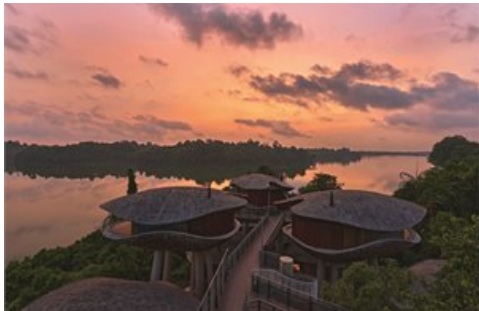

PARKROYAL on Beach Road ◆◆◆◆

Centrally located, PARKROYAL on Beach Road is a contemporary oasis for travellers with well-appointed rooms, warm services, a wide range of facilities and entertainment options, and a spacious Wellness Floor with a half-Olympic size outdoor swimming pool. Step out from the plush comfort of your room into the heart of the city that buzzes with unique cultural hotspots and popular shopping havens.

Paradox Singapore

Paradox Singapore is an upscale hotel ideally located within walking distance of the Central Business District, and close to major places of interest including Chinatown, and the numerous bars and restaurants on the famous Clarke Quay and Boat Quay. The 476 beautifully appointed guest rooms and suites cater to the needs of the most discerning travelers. The Executive floors offer luxurious rooms and suites with exclusive access to the Executive Lounge, providing all-day refreshments with a view of the city. A tantalizing breakfast buffet at Ellenborough Market Café offers a wide selection to energize your day, while Crossroads Bar is the venue for evening socials over handcrafted concoctions. Recreational facilities include an idyllic pool area with water-slides, a children's pool, and an outdoor Jacuzzi for relaxation. For an invigorating workout, there is a well equipped 24-hour, double-storey, state-of-the-art fitness centre. The Spa at Paradox Singapore is the perfect haven to relax and recharge.